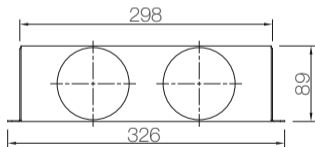

### PLML 300X100 2X75

Plenum for air exhaust/supply, 2 side outlet  $\text{\O}80\text{mm}$  (suitable for semi-rigid duct CNDFLB 75/63) - anti-mortar closure and 2 plugs supplied. Air volume setting through TUNE80 SILENT (on request).

Model	PLML 300X100 2X75
Code	005227

Dimensions in mm