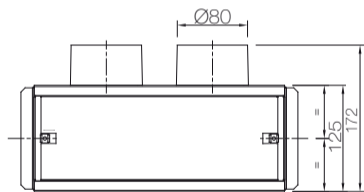

### PLML 300X100 2X75

Plenum for air exhaust/supply, 2 side outlet  $\text{\O}80\text{mm}$  (suitable for semi-rigid duct CNDFLB 75/63) - anti-mortar closure and 2 plugs supplied. Air volume setting through TUNE80 SILENT (on request).

Model	PLML 300X100 2X75
Code	005227

Dimensions in mm