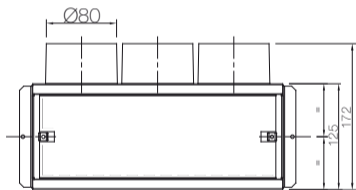

PLML 300X100 3X75

Plenum for air exhaust/supply, 3 side outlet $\text{\O}80\text{mm}$ (suitable for semi-rigid duct CNDFLB 75/63) - anti-mortar closure and 3 plugs supplied. Air volume setting thorough TUNE80 SILENT (on request).

Model	PLML 300X100 3X75
Code	005258

Dimensions in mm