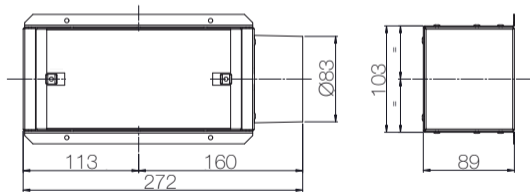

PLMLC 200X100 1X75

Plenum for air exhaust/supply, 1 short side outlet $\text{\O}80\text{mm}$ (for semi-rigid duct CNDFLB 75/63) - anti-mortar closure and 1 plugs supplied.

Model	PLMLC 200X100 1X75
Code	005260

Dimensions in mm