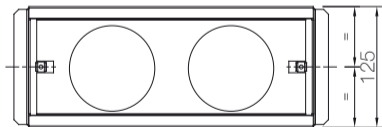

PLMP 300X100 2X75

Plenum for air exhaust/supply, 2 rear outlet $\text{\O}80\text{mm}$ (suitable for semi-rigid duct CNDFLB 75/63) - anti-mortar closure and 2 plugs supplied. Air volume setting through TUNE80 SILENT (on request).

Model	PLMP 300X100 2X75
Code	005229

Dimensions in mm