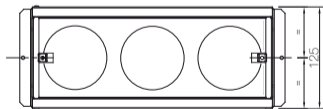

PLMP 300X100 3X75

Plenum for air exhaust/supply, 3 rear outlet $\varnothing 80\text{mm}$ (suitable for semi-rigid duct CNDFLB 75/63) - anti-mortar closure and 3 plugs supplied. Air volume setting thorough TUNE80 SILENT (on request)

Model	PLMP 300X100 3X75
Code	005259

Dimensions in mm