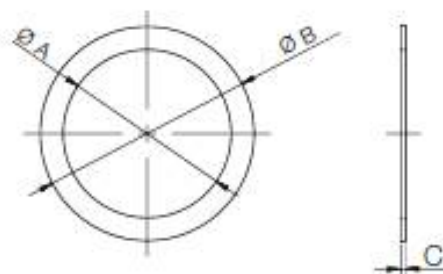

KORB

Set of sealing rings for round duct.

Model	KORB 75	KORB 90
Code	000060	001545
$\varnothing A$	64	78
$\varnothing B$	81,5	92,5
C	2	2

Dimensions in mm